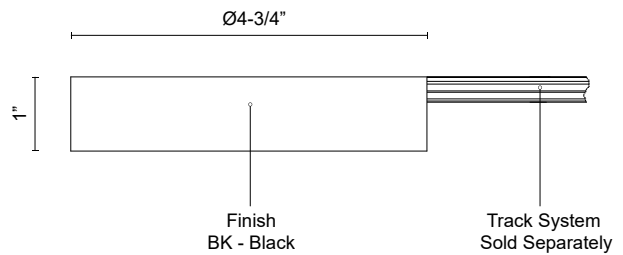

TR989361-BK  
 Black

**SPECIFICATION DETAILS**

<b>Fixture Dimensions</b>	D4-3/4" x H1"
<b>Max Track Length</b>	20m
<b>Wattage</b>	36W
<b>Voltage</b>	120V
<b>Dimming</b>	100% - 10%, TRIAC or ELV Dimmer (Not Included)
<b>Location</b>	Dry

\* For custom options, consult factory for details.  
 \* For warranty information, please visit [www.kuzcolighting.com/warranty](http://www.kuzcolighting.com/warranty)

**DESCRIPTION**

End Feed Canopies are placed at the end or beginning of your Trilo track system with a track rail cutout on one side.